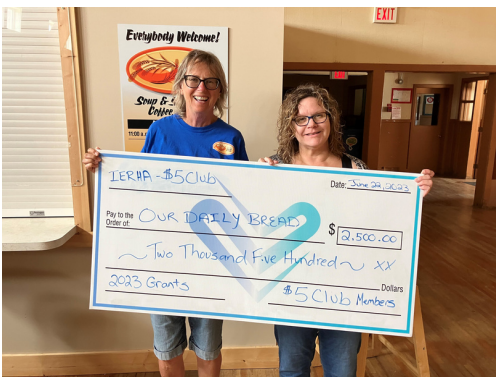

## \$5 Club Members have donated \$119,515 to our community!

**\$ 5 Club Member Sherisse Picklyk Dear with Jim Dao ISEE Board Chair**

**\$5 Club Member Bonnie Peloski with Barbara Pasaur, Our Daily Bread Board Treasurer**